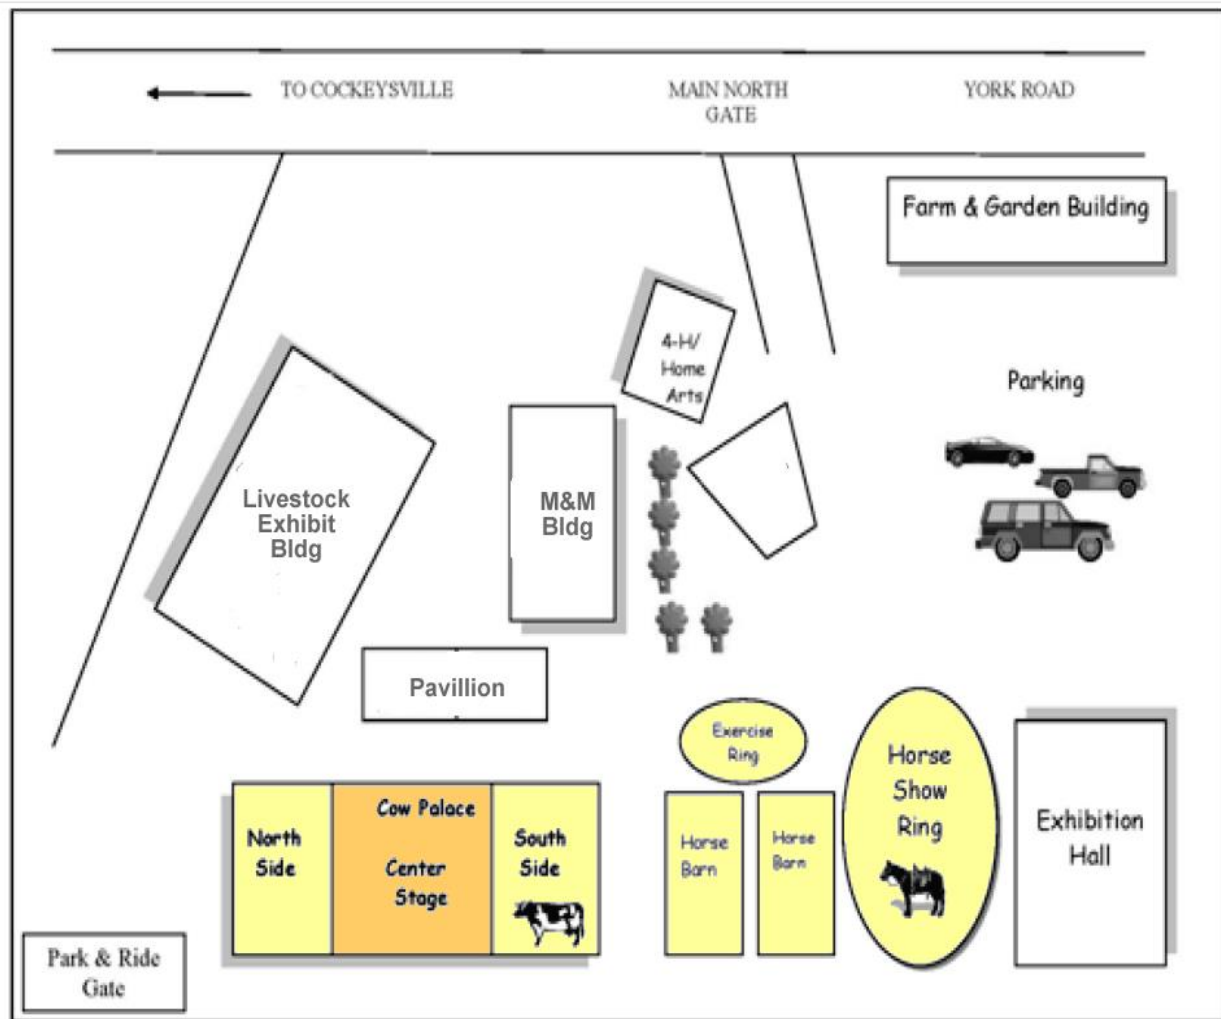

BALTIMORE COUNTY 4-H FAIR

MAP TO THE FAIRGROUNDS & EVENTS

See the Fair [Schedule](#) for Show & Event Dates/Times

Cow Palace

North Side

- Exhibits
 - ❖ Ag Products
 - ❖ Art
 - ❖ Clothing
 - ❖ Club Projects
 - ❖ Foods
 - ❖ Flowers
 - ❖ Hobbies and Crafts
 - ❖ Photography
 - ❖ Scarecrows
 - ❖ Science
 - ❖ Vegetables

Cow Palace

Center Stage

- Agro Land Activities
- Picnic Supper
- Fashion Revue
- Cake Auction
- Quarter Auction
- Pancake Breakfast
- Food Canteen

Horse Barns & Show Ring

- Horse Exhibits
- Horse Shows
 - ❖ Horse Show Saturday

Cow Palace

South Side

- Alpacas
- Beef
- Cat Show
- Dairy
- Dog Show
- Goats
- Poultry
- Rabbits
- Sheep
- Swine
- Animal Costume
- Battle of the Beast
- Dog Agility
- Livestock Sale